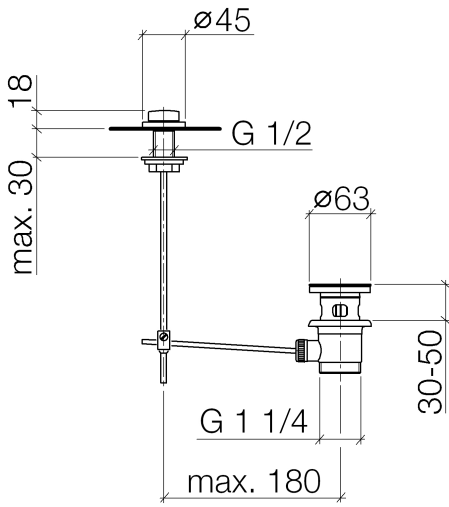

Basin Waste with knob for deck mounting 1 1/4" - Brushed Bronze

IMO

10 200 970

Fits: IMO, LULU, MADISON, MEM, TARA,
CL.1, LISSÉ, VAIA, META, CYO

	Brushed Bronze	10 200 970-42
	Chrome	10 200 970-00
	Brushed Platinum	10 200 970-06
	Platinum	10 200 970-08
	Durabronze (23kt Gold)	10 200 970-09
	Dark Chrome	10 200 970-19
	Light Gold	10 200 970-26
	Brushed Light Gold	10 200 970-27
	Brushed Durabronze (23kt Gold)	10 200 970-28
	Matte Black	10 200 970-33
	Brushed Champagne (22kt Gold)	10 200 970-46
	Champagne (22kt Gold)	10 200 970-47
	Brushed Chrome	10 200 970-93
	Brushed Dark Platinum	10 200 970-99

Basin Waste with knob for deck mounting 1 1/4" - Brushed Bronze

IMO

10 200 970

Only suitable for basins with an overflow.

10 200 970

10 200 970

Parts for other finishes can be found here: [Chrome](#)

Spare parts list

No.	Item Number	Name	Quantity used	Delivery time
1	09 21 33 001-42	handle	1	60
2	09 14 10 007 90	seal	2	2
3	09 31 09 004-42	pull-rod	1	60
4	09 18 40 022-42	sleeve	1	60
5	09 14 10 095 90	seal	1	2
6	09 14 05 012 90	seal	1	2
7	09 14 40 001 90	seal	1	60
8	09 23 10 010 90	nut	1	2
9	90 11 01 001 00-42	pop-up waste	1	30